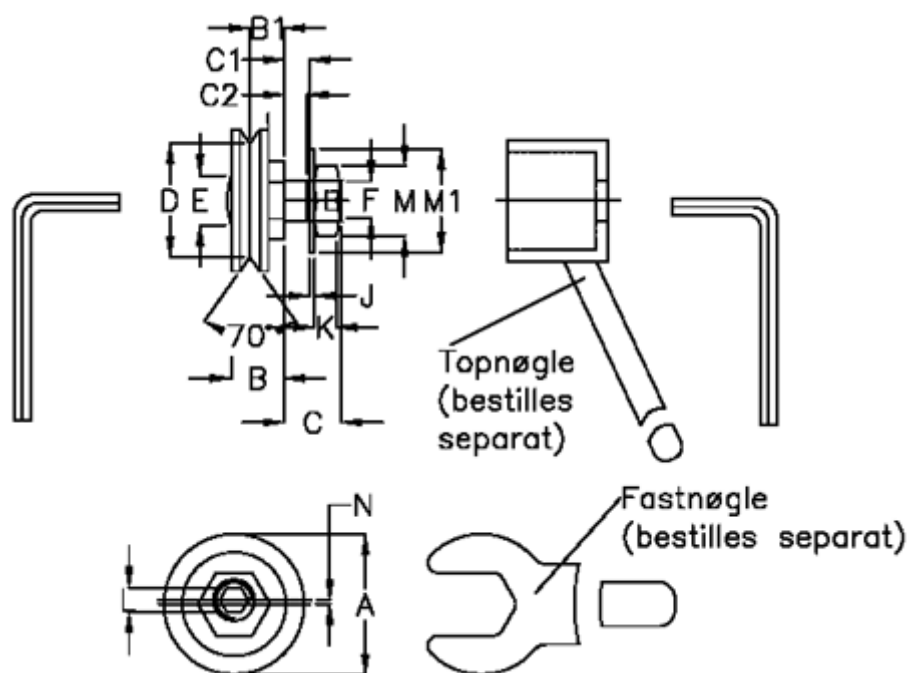

Article number: 0571509265

Description: Hepco GV3 bearing GSJ 265 E
Slimline With Short Stud

Measures

a = 26.5	F = M8 x 1
B = 11.3	J = 1.00
B1 = 6.8	K = 5.0
C = 9.8	L = 3.0
C1 = 3.8	M = 13
C2 = 3.4	M1 = 17
D = 19.98	N = 0.75
E = 10.0	Weight kg/1000 = 0.028